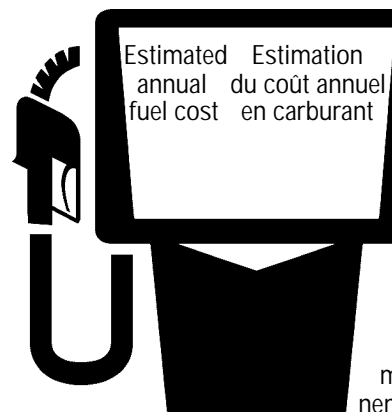

Canada

Données obtenues selon les critères et méthodes d'essais approuvés par le Gouvernement du Canada. La consommation réelle de carburant de ce véhicule peut varier. Consultez le Guide de consommation de carburant.

**Demandez le GUIDE DE CONSOMMATION DE CARBURANT
à votre concessionnaire ou composez le 1-800-387-2000.**